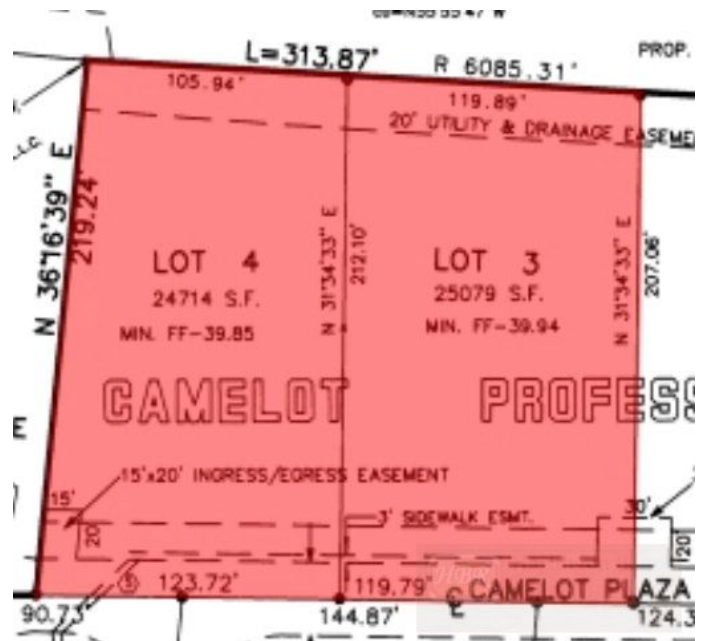

\$100,316 - Lot Camelot Plaza Cir. 3, Harlingen

MLS® #46834

\$100,316

Bedroom, Bathroom, 25,079 sqft
Land on 1 Acres

Camelot Professional Plaza, Harlingen, TX

PRICE REDUCED by \$37,619! Exceptional Commercial lot located right in the heart of Harlingen's Medical Community. Central to Valley Baptist Medical Center, Harlingen Medical Center, the Regional Academic Health Center (RAHC), the VA Texas Valley Coastal Bend Health Care System, and Su Clinica Familiar, this is a great location for a Doctor's office, clinic, or medical service industry. Lots of new activity nearby with Chick-fil-A & Raising Kane's moving into the neighborhood. An additional adjoining lot is available and can be purchased if more space is required. Property is Deed Restricted. Possible build to suit. With numerous restaurants and hotel accommodations nearby, this thriving area is a terrific business location.

Essential Information

MLS® #	46834
Price	\$100,316
Square Footage	25,079
Square Footage	25079.00
Acres	0.57
Type	Land
Sub-Type	E,07,03
Status	Active

Community Information

Address Lot Camelot Plaza Cir. 3